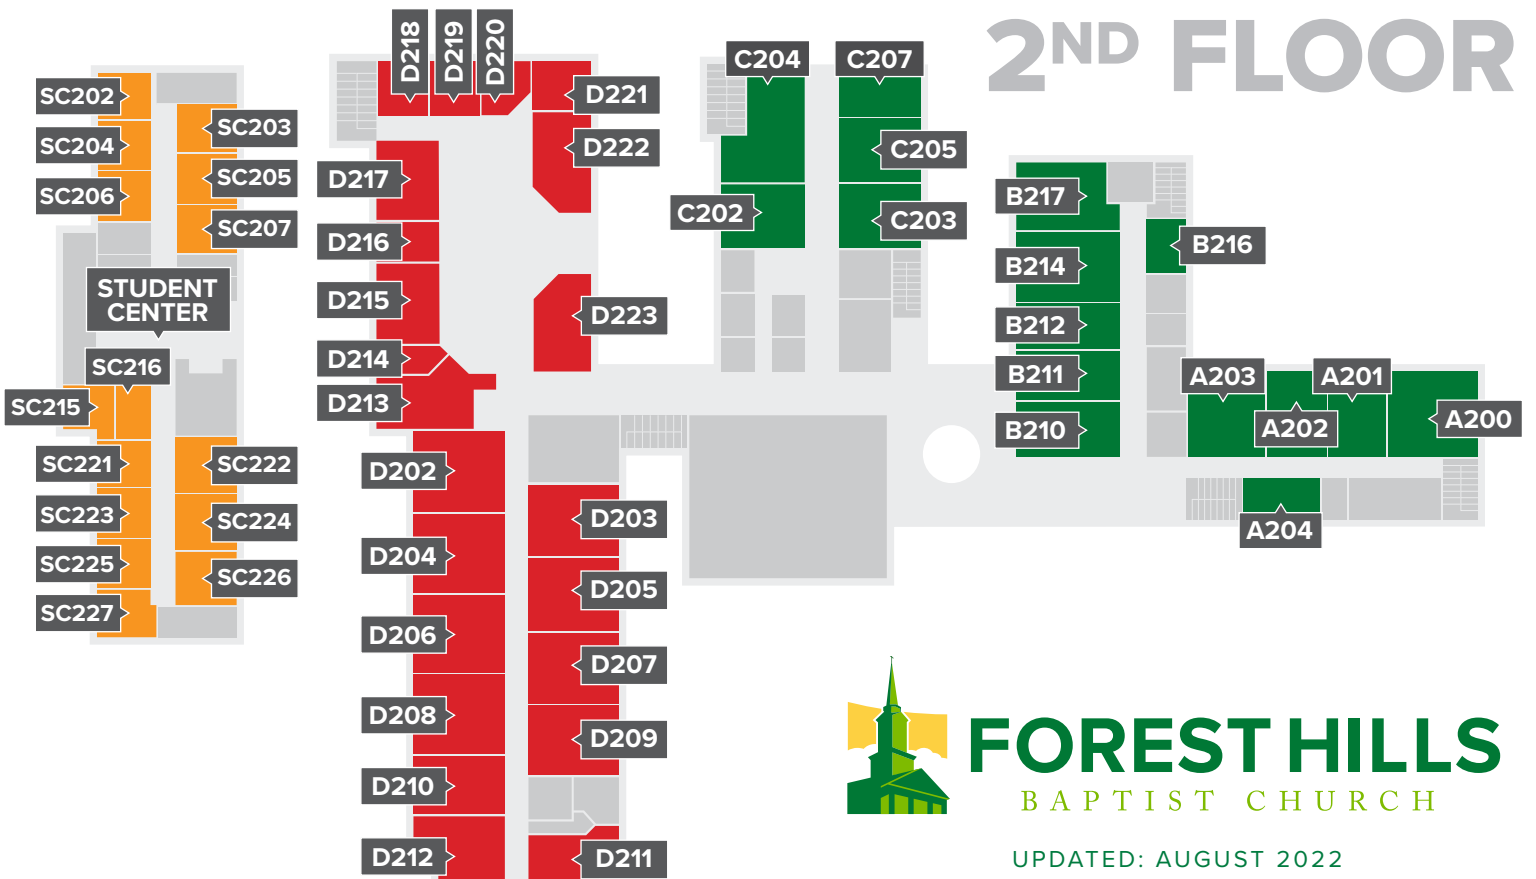

2ND FLOOR

FOREST HILLS
BAPTIST CHURCH

UPDATED: AUGUST 2022