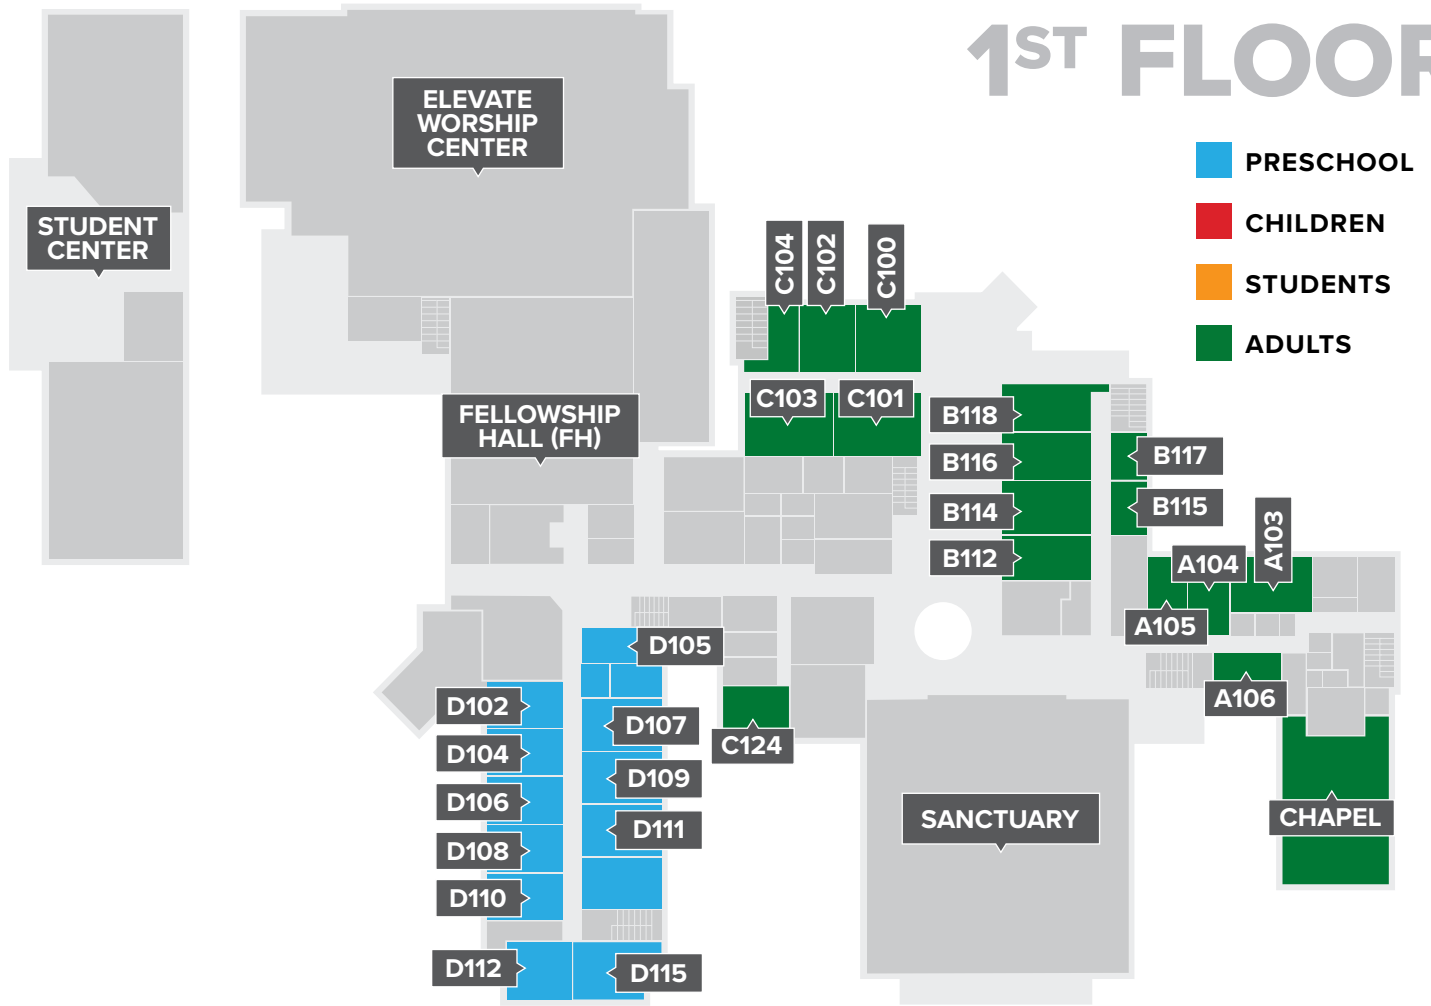

1ST FLOOR

2ND FLOOR

FOREST HILLS
BAPTIST CHURCH

UPDATED: AUGUST 2022