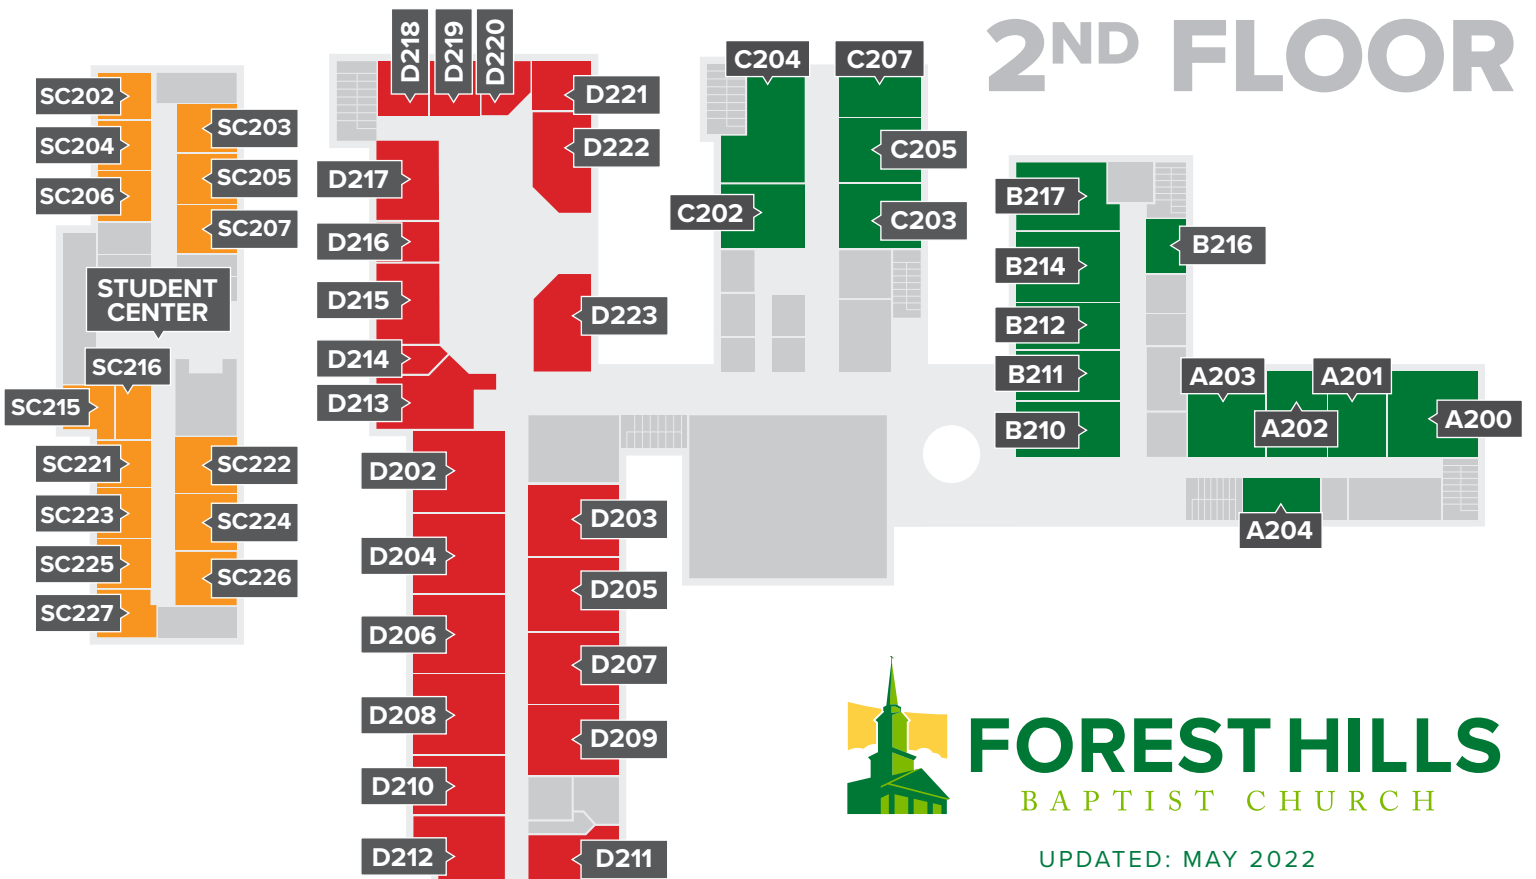

2ND FLOOR

FOREST HILLS
BAPTIST CHURCH

UPDATED: MAY 2022