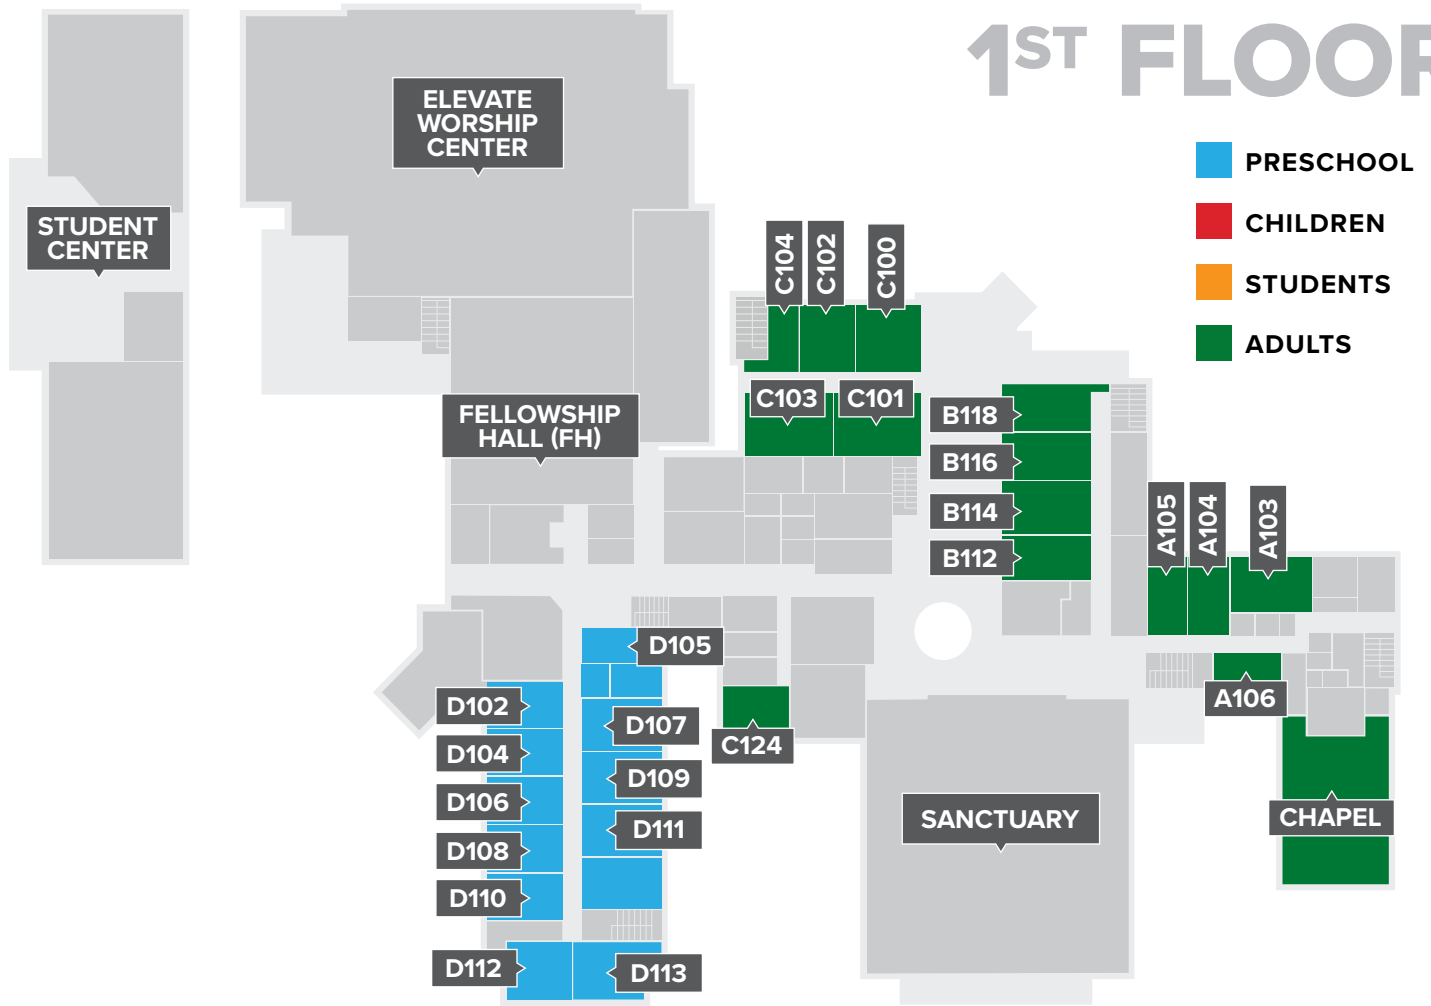

1ST FLOOR

2ND FLOOR

FOREST HILLS
BAPTIST CHURCH

UPDATED: MAY 2022