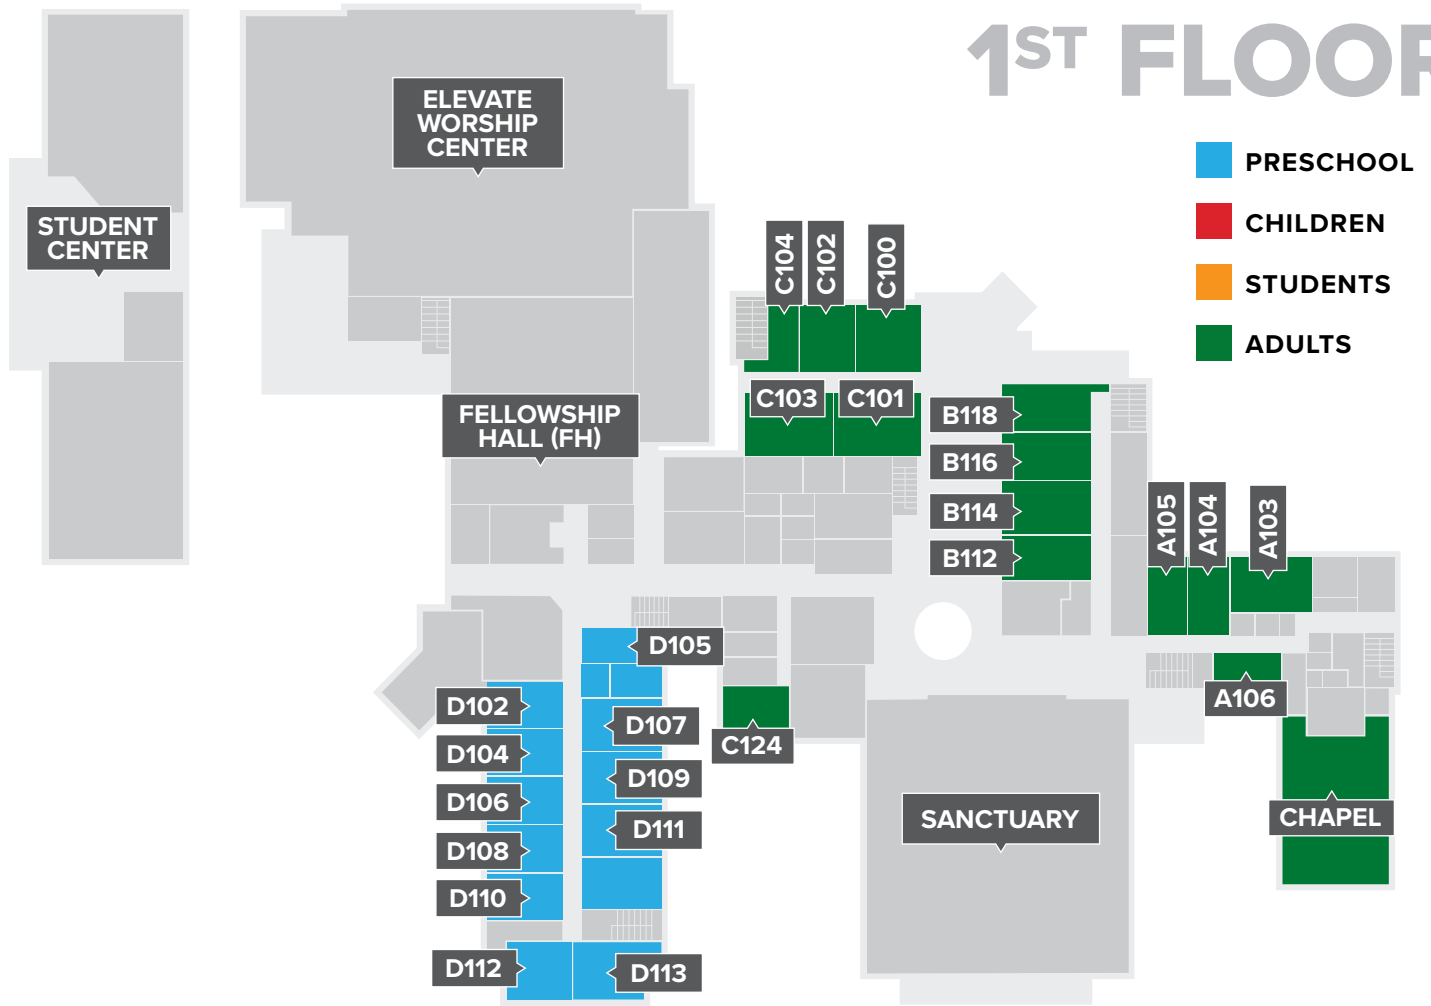

1ST FLOOR

2ND FLOOR

FOREST HILLS
BAPTIST CHURCH

UPDATED: JANUARY 2022