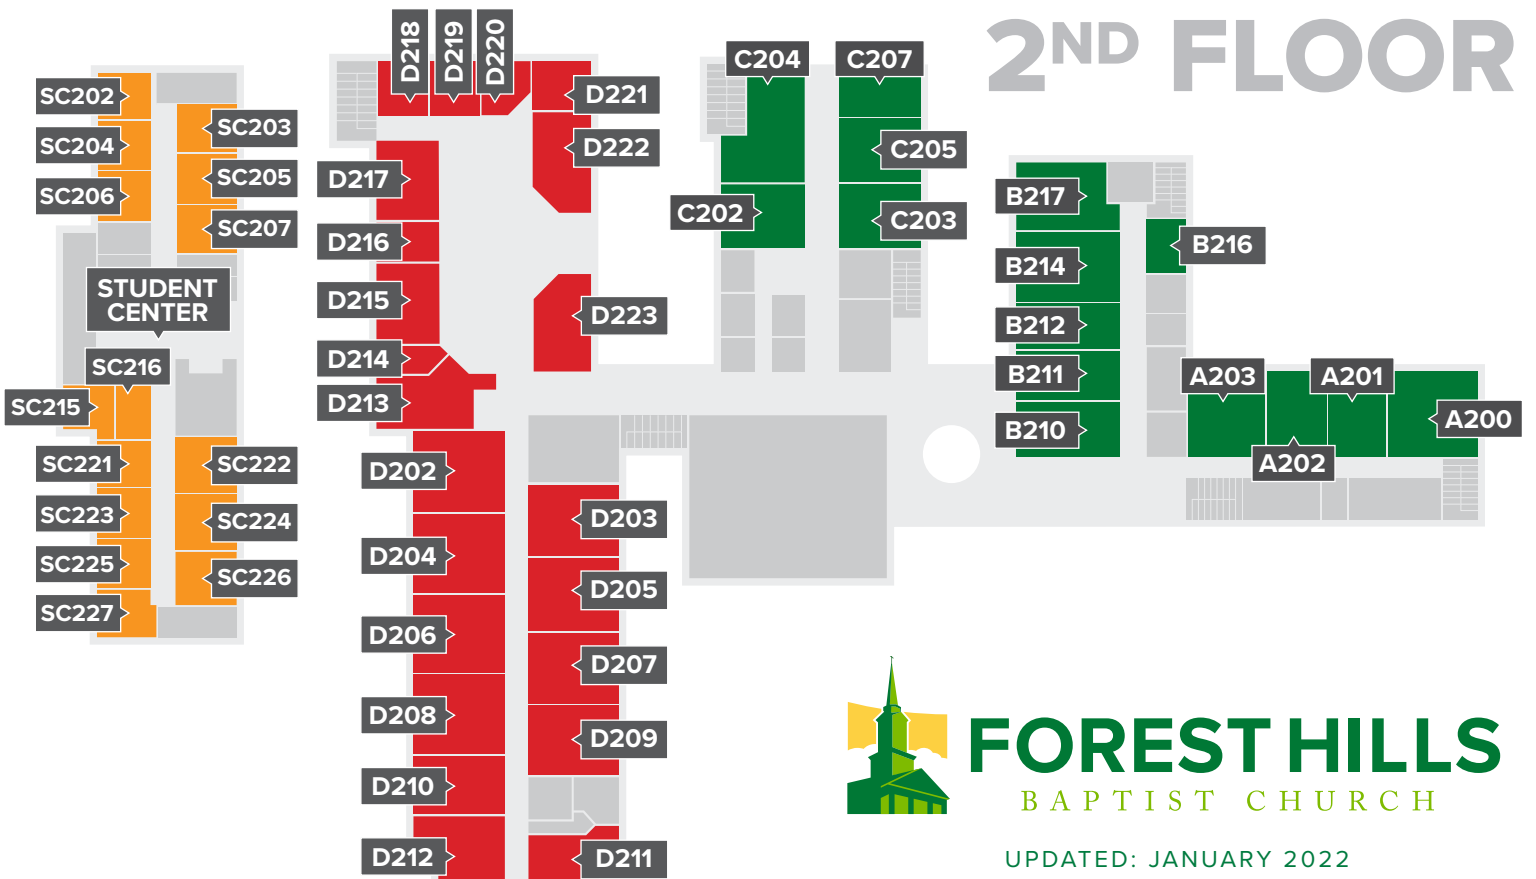

2ND FLOOR

FOREST HILLS
BAPTIST CHURCH

UPDATED: JANUARY 2022