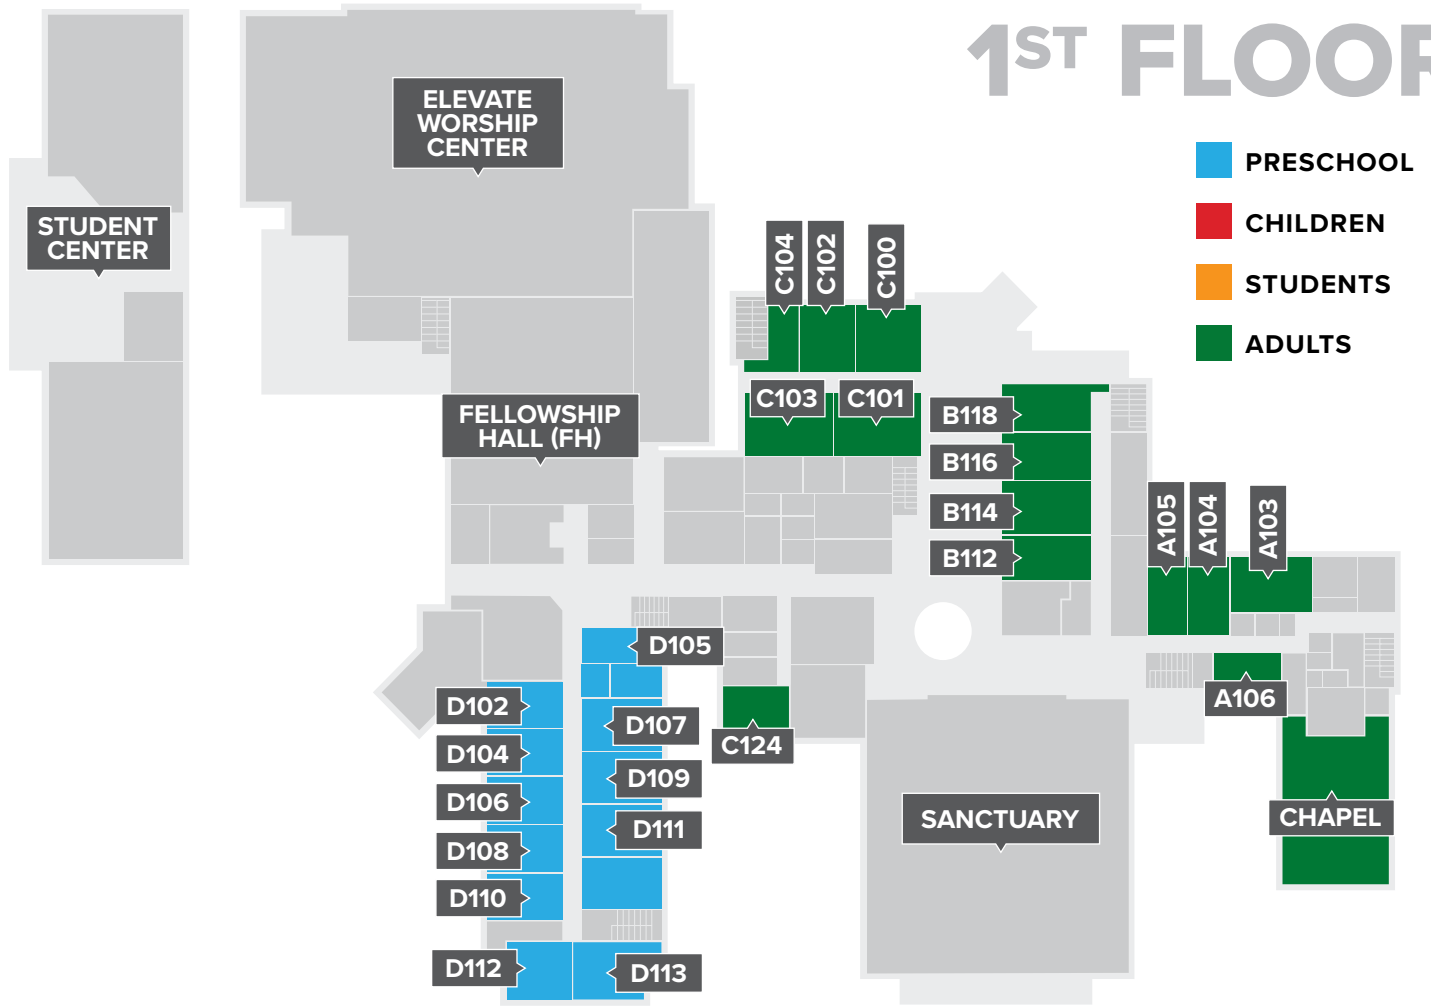

1ST FLOOR

2ND FLOOR

FOREST HILLS
BAPTIST CHURCH

UPDATED: AUGUST 2021