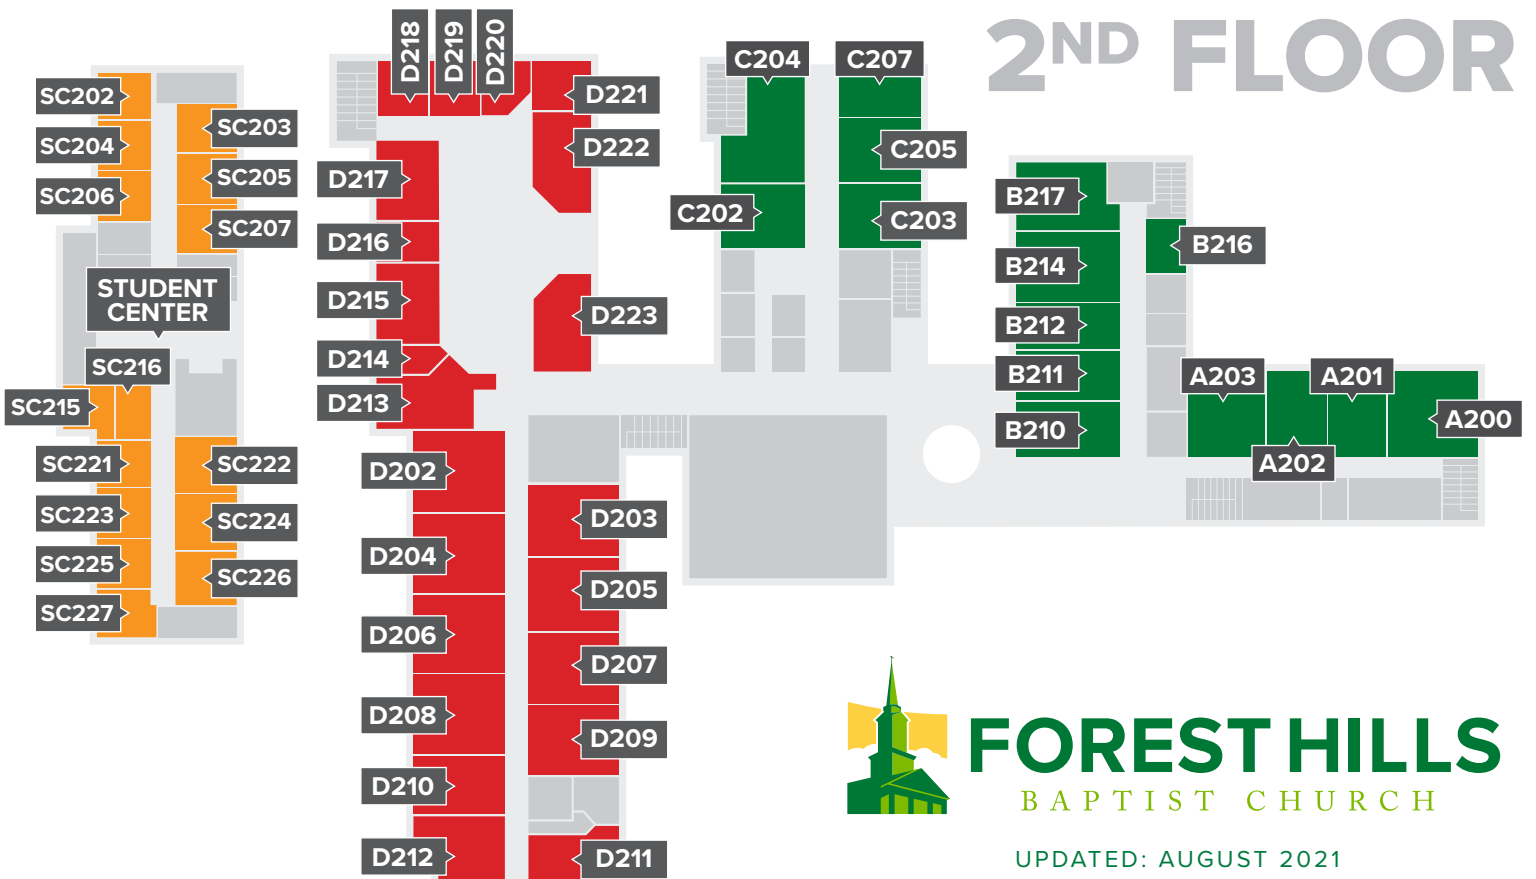

2ND FLOOR

FOREST HILLS
BAPTIST CHURCH

UPDATED: AUGUST 2021